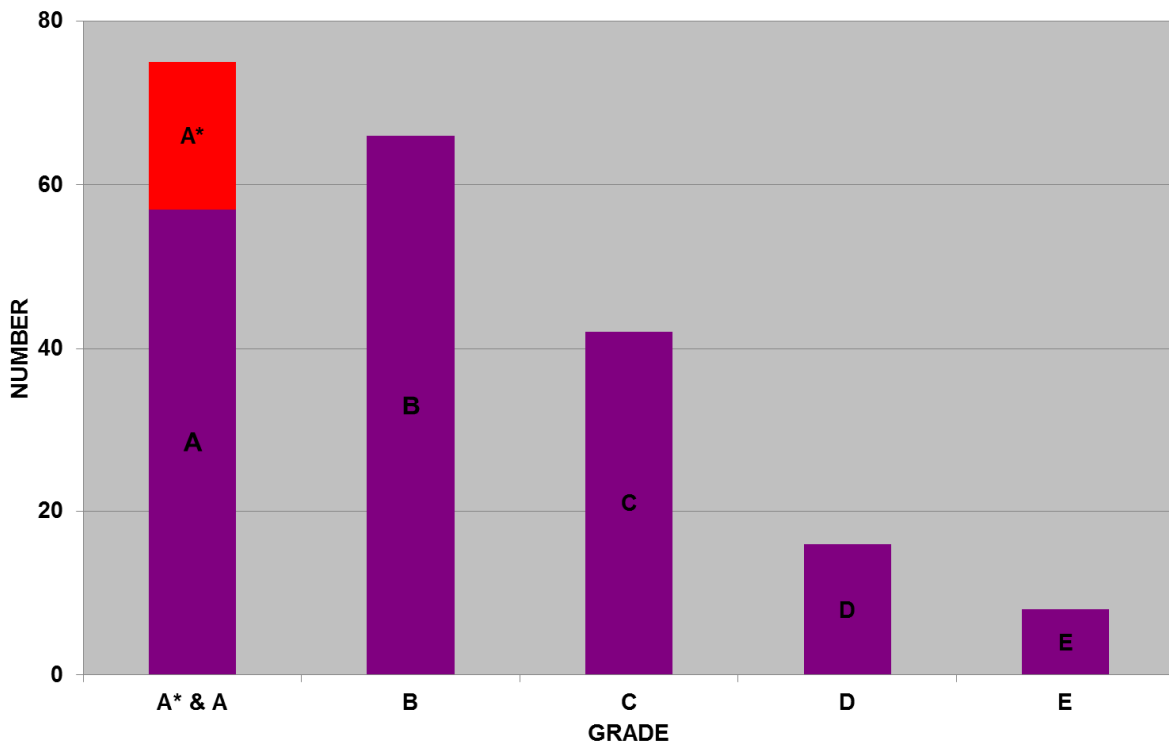

WESTHOLME SCHOOL

ADVANCED LEVEL RESULTS 2010

100% PASS RATE

68% of all grades A*, A and B

All Westholme students requiring university places for October this year were firmly placed within 24 hours of their results being issued.