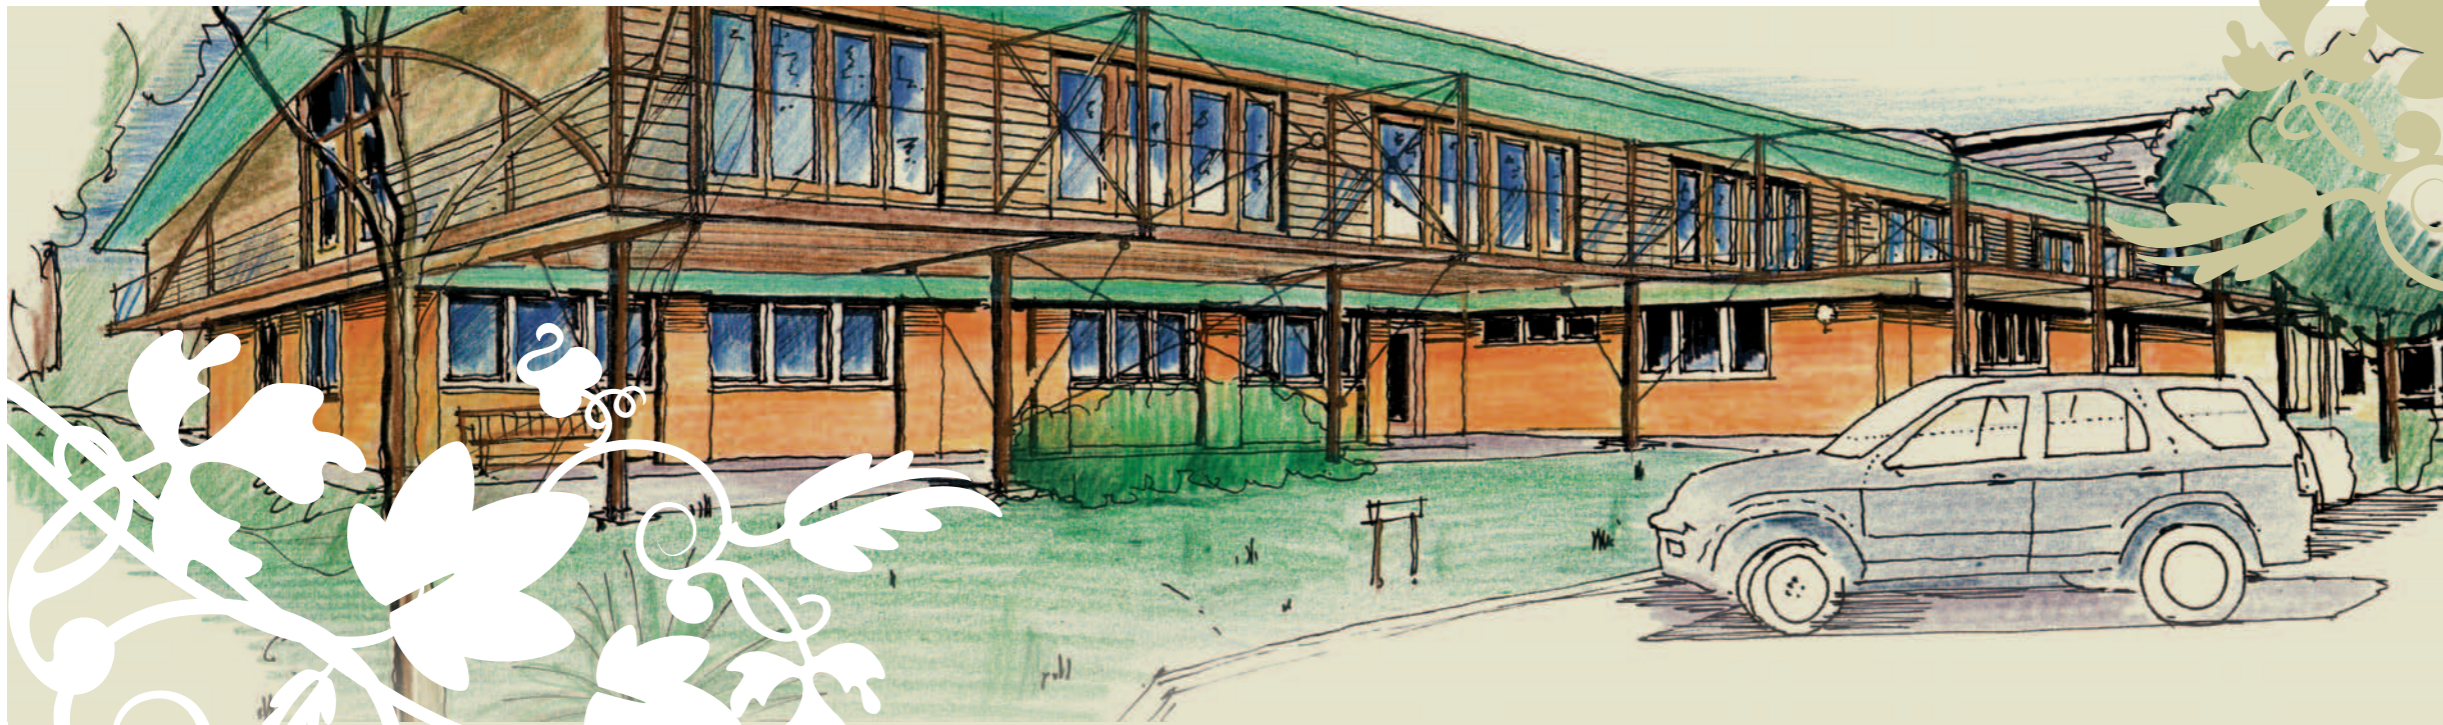

Our Plans for the
Art & Design Centre

What are we doing?

We are building a fantastic new Art & Design Centre to house art and all the technologies under one roof. It will be on the site of the current Rouse building and will be a stunning two tier building, created primarily from glass, timber and steel.

Please help

Nurturing our pupils' creativity has always been a drive focus for Westholme. Our work has been outstanding, seen in venues such as The Royal Hospital, King George's Hall and Blackburn Cathedral.