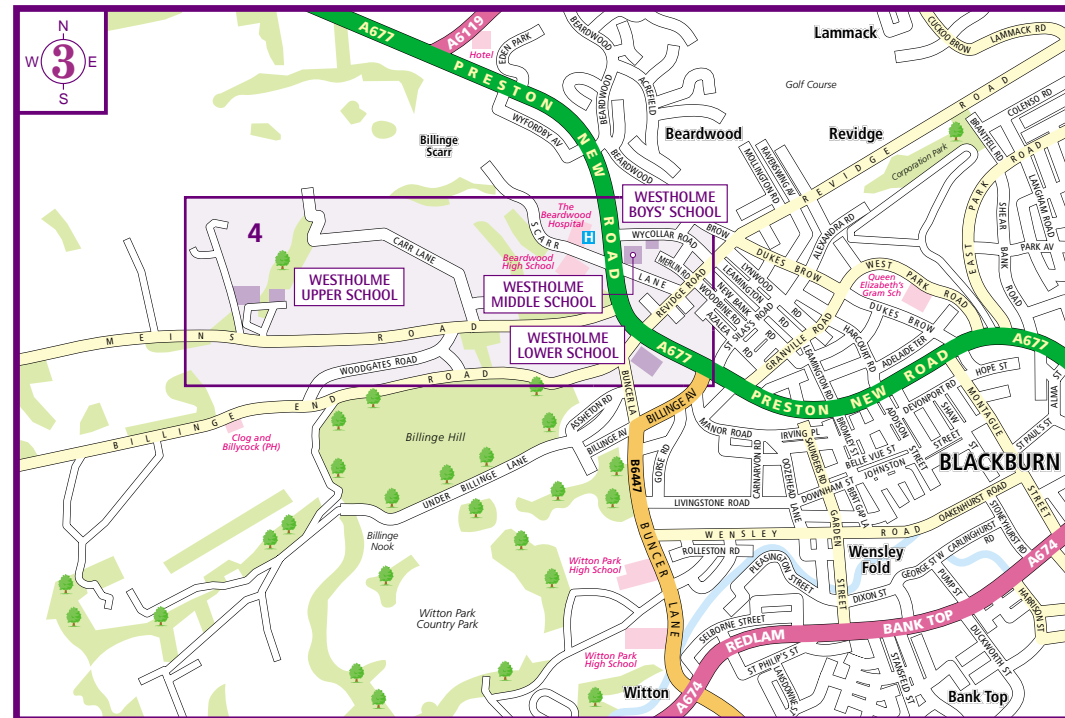

From the M65: Exit at Junction 3 and join the A674 northwards, signposted to Blackburn. Travel for 3 miles and at the crossroads turn left to onto the B6447 Buncer Lane. Remaining on the B6447 bear left into Billinge Avenue and then turn left onto the A667 Preston New Road. For the **Lower School** - The entrance is on your left after 100 yards. For the **Upper School** - take the second turning left into Meins Road. The entrance is after 1 mile on your right. For the **Middle School** - travel past Beardwood High School and the entrance is on your right. For the **Boys' School** - turn right opposite Beardwood Hospital into Wycollar Road and the entrance is on your right. Limited car parking is available at all schools.

By Rail: The nearest mainline station is Preston, which has direct services to Manchester, Liverpool and around the Northwest, and is only a 20 minute taxi journey from the Schools.

By Air: Manchester International Airport is within easy reach of Blackburn, only a 1 hour car journey away, and has regular scheduled flights from the UK, Europe and International destinations.

On Arrival: Visitors are requested to report directly to Reception.