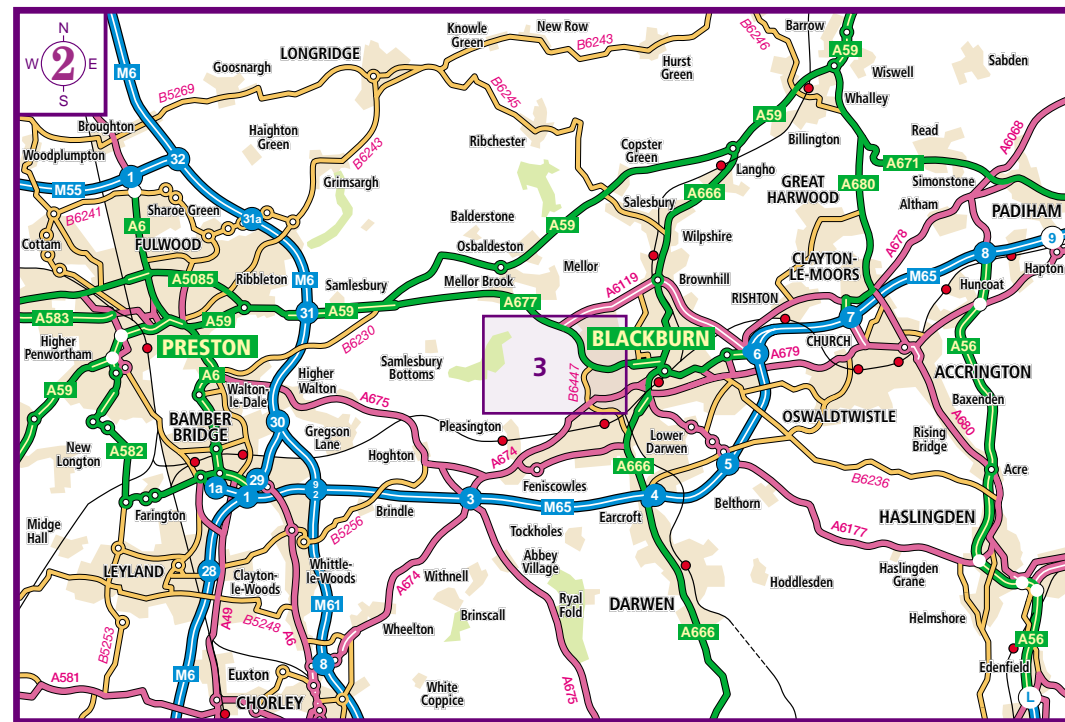

TRAVELLING TO WESTHOLME SCHOOL

By Road: Westholme School is situated on the western side of Blackburn on four close but separate sites, near to the M6 and M65 making them easily accessible via the UK motorway network.

From the M6: Exit at Junction 31 and join the A59 eastwards, signposted to Blackburn. Travel for 1.5 miles and join the A677 Preston New Road. Remain on the A677 for approximately 4 miles towards Blackburn town centre. For the **Boys' School** - turn left opposite the Beardwood Hospital into Wycollar Road and the entrance is on your right. For the **Middle School** - travel past the Beardwood Hospital and the entrance is on your left. For the **Upper School** - travel past the Beardwood Hospital and Beardwood High School and turn right into Meins Road. The entrance is after 1 mile on your right. For the **Lower School** - remain on the Preston New Road, through the crossroads and the entrance is immediately on your right. Limited car parking is available at all schools.

From the M65: Exit at Junction 3 and join the A674 northwards, signposted to Blackburn. Travel for 3 miles and at the crossroads turn left to onto the B6447 Buncer Lane. Remaining on the B6447 bear left into Billinge Avenue and then turn left onto the A667 Preston New Road. For the **Lower School** - The entrance is on your left after 100 yards. For the **Upper School** - take the second turning left into Meins Road. The entrance is after 1 mile on your right. For the **Middle School** - travel past Beardwood High School and the entrance is on your right. For the **Boys' School** - turn right opposite Beardwood Hospital into Wycollar Road and the entrance is on your right. Limited car parking is available at all schools.